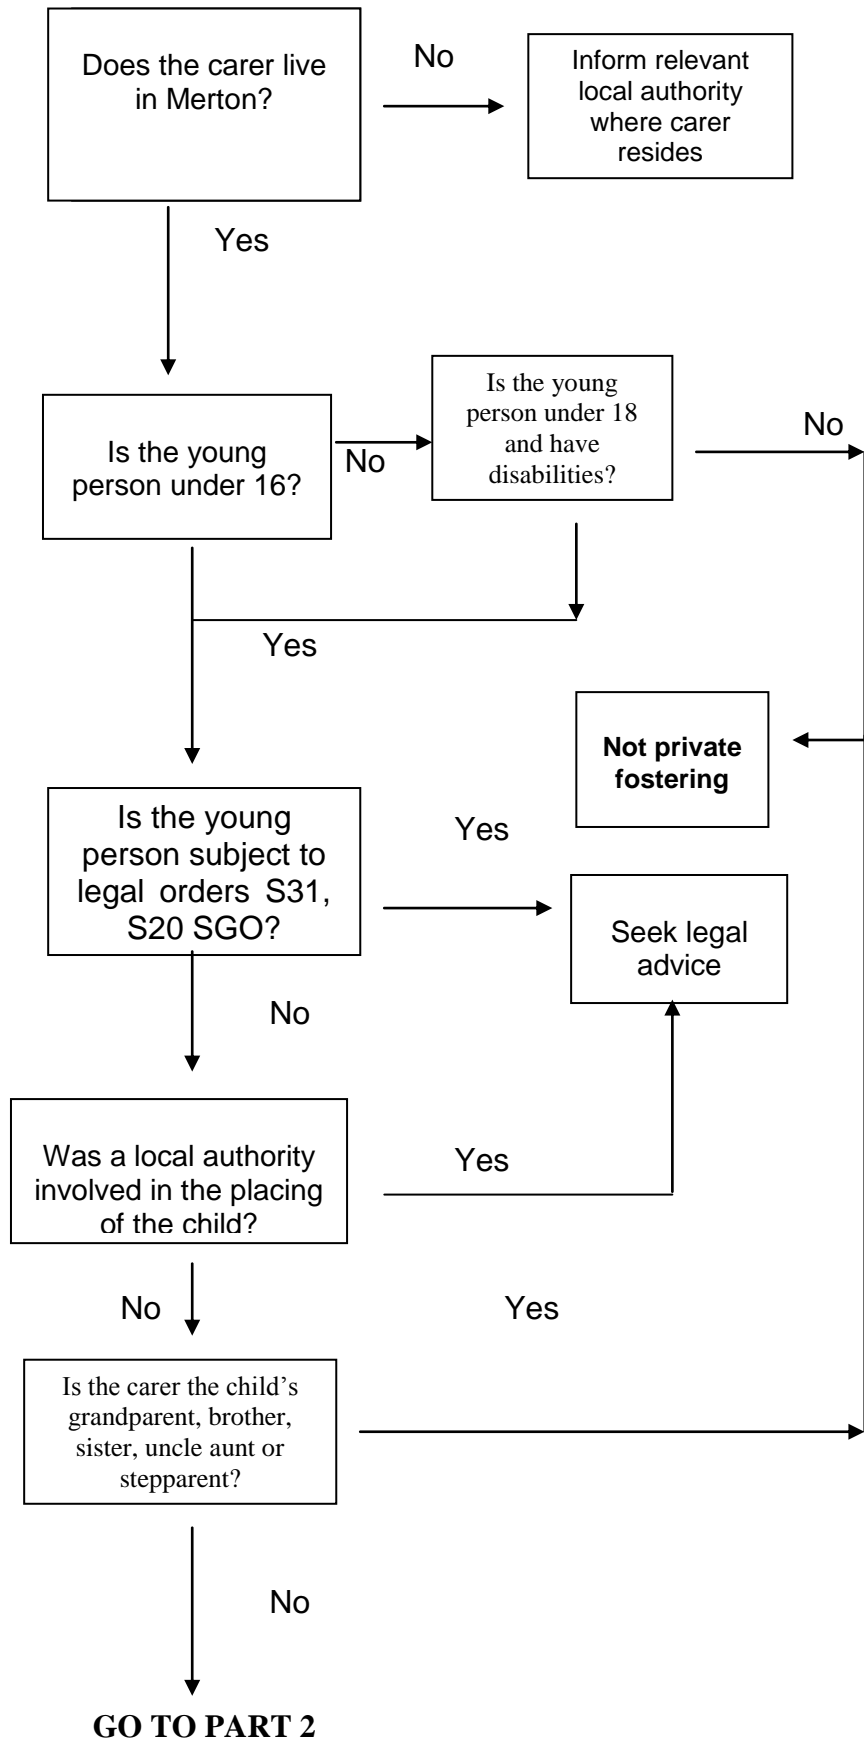

## FLOWCHART FOR PRIVATE FOSTERING

This flowchart is designed to assess if a child is privately fostered. If there is child protection/other child in need concerns these remain the responsibility of A&A.

## FLOWCHART FOR PRIVATE FOSTERING Part 2